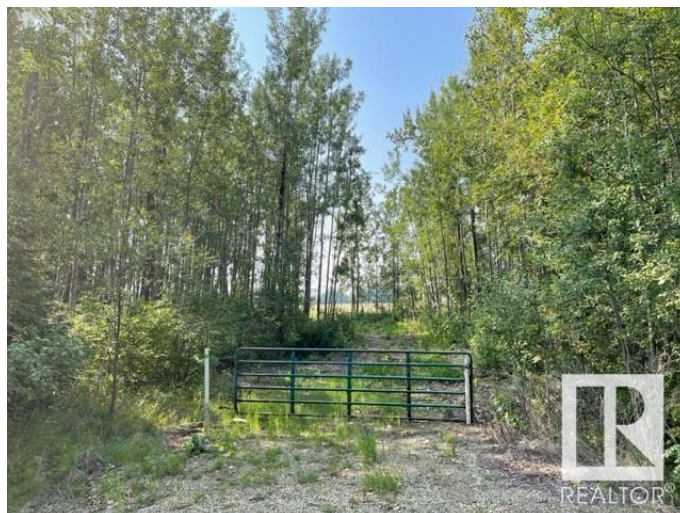

\$69,900 - Lot 12 54426 Rge Rd 40, Rural Lac Ste. Anne County

MLS® #E4420946

\$69,900

0 Bedroom, 0.00 Bathroom,
Rural on 0.50 Acres

Thibault Settlement, Rural Lac Ste. Anne County, AB

AMAZING OPPORTUNITY AT A GREAT PRICE!! PRIVATE PARTIAL TREADED WITH CLEARED DRIVEWAYS AND BUILDING SITE. THIS HALF ACRE PARCEL JUST LOCATED OFF THE SOUTH SHORES OF LAC STE ANNE, MINUTES TO ALBERTA BEACH & A SHORT DRIVE TO DARWELL. THIS LOT/AREA IS A MUNICIPAL RESERVE ADJACENT TO FARM FIELD DIRECTLY BEHIND. CLEARED ON THE SOUTH END, BUT LINED WITH FOREST ON NORTH PERIMETER FOR PRIVACY! THIS FABULOUS LOT FEATURES PATHWAYS LEADING TO THE LAKE. POWER & GAS AVAILABLE AT PROPERTY LINE. THE PERFECT (SHORT DRIVE FROM EDMONTON) WEEKEND GET AWAY SPOT CLOSE TO WATER AMENITIES OR BUILD YOUR DREAM GETAWAY LAKE HOUSE OR EVEN PARK AN RV / TRAVEL TRAILER AND ENJOY ALL RECREATIONAL ACTIVITIES THAT LAC STE ANNE & ALBERTA BEACH COMMUNITY HAS TO OFFER. 1 MORE ADJACENT LOT ALSO AVAILABLE FOR EVEN A MORE SPACE OR BIGGER HOME! LOT SIZE 96' x 232' APPROX.

Exterior

Exterior Features Beach Access, Boating, Cul-De-Sac, Flat Site, Golf Nearby, Lake Access Property, Lake View, Level Land, Park/Reserve, Private Setting, Recreation Use, Schools, Shopping Nearby, Treed Lot